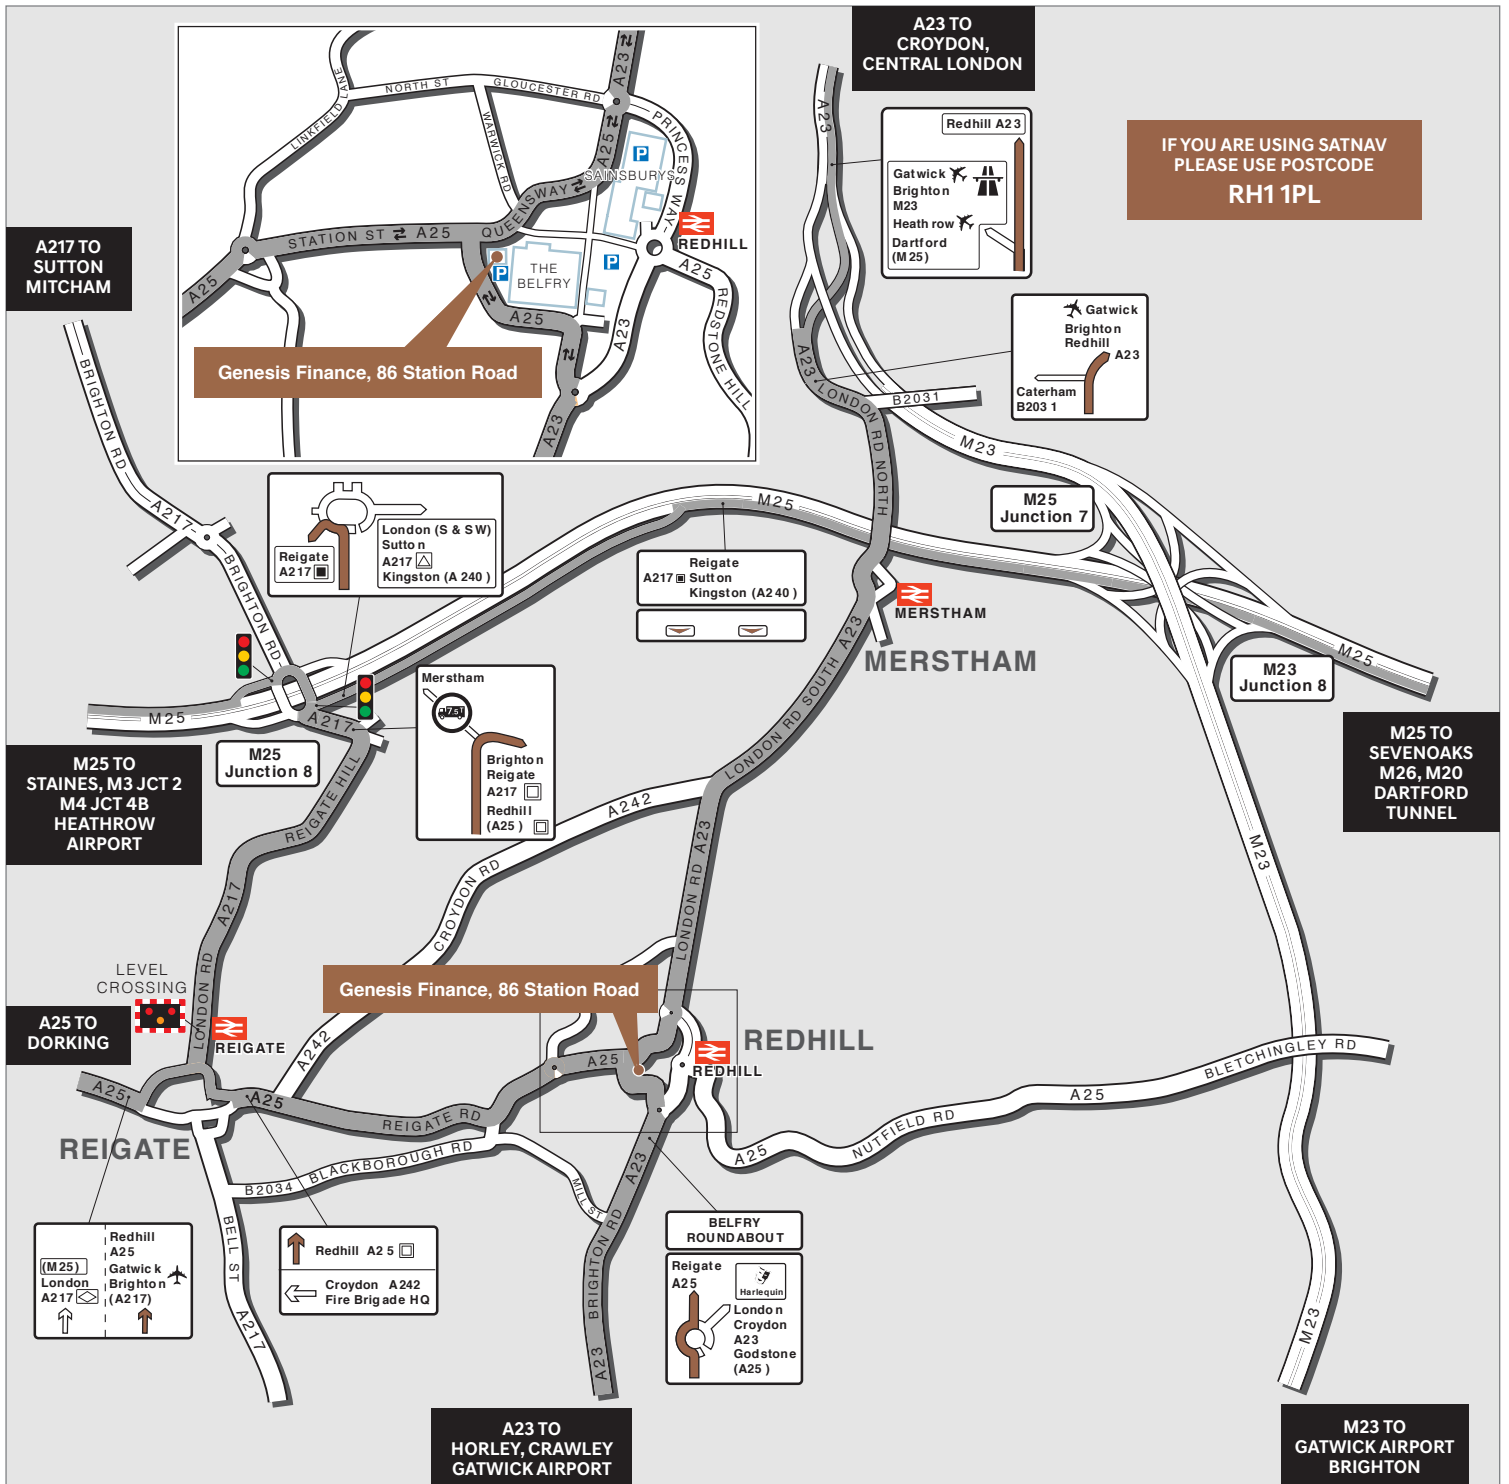

**GENESIS
FINANCE**

Customer Services

86 Station Road

Redhill

Surrey RH1 1SR

Tel: +44 (0) 800 085 2054

HOW TO FIND US

BY RAIL

REDHILL STATION

Approximately 2 minutes walk.

For information on train operators and times phone National Rail Enquiries on 0845 7484950.

BY AIR

LONDON GATWICK AIRPORT

Approximately 20 minutes drive away.

LONDON HEATHROW AIRPORT

Approximately 45 minutes drive away.

CAR PARKING

There is visitor parking located in an underground car park beneath the offices, these spaces need to be requested and booked in advance.

Alternatively, there are several municipal car parks close to the office.